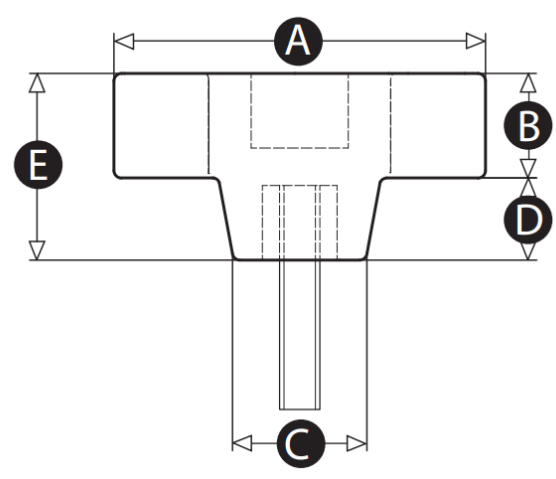

G36MPK Male Wing Knob

Features

- Offset wing profile
- Excellent finger and thumb grip

Material

- Body: High impact resistant thermoplastic, matt black finish
- Thread: Zinc plated steel

Part No.	A	B	C	D	E	Thread Size	Thread Length
G36MPK-4507P	50	14	18	11	25	M6	20
G36MPK-4506W						M8	25